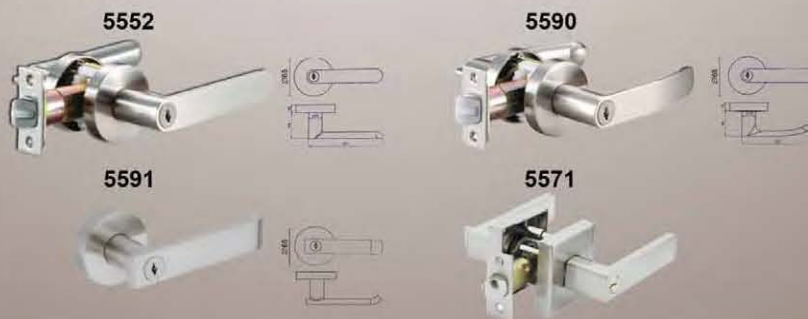

Korean Lever Lock

Yale 5057

Nika 7281

Lever Lock

**Lever Lockset
Require Top up**

Standard Package Door Lockset

ACCESSORIES FOR WOODEN DOORS

Door Accessories

ATENA 450
Concealed Door Closer

ATENA 380
Concealed Door Closer

APH01
Adjustable Pivot

SH004 SS 360
Centre Pivot Set

SH005 SS 360
Side Pivot Set

88 Exposed
Door Closer

TS 68 Exposed
Door Closer

KING 510
Door Closer