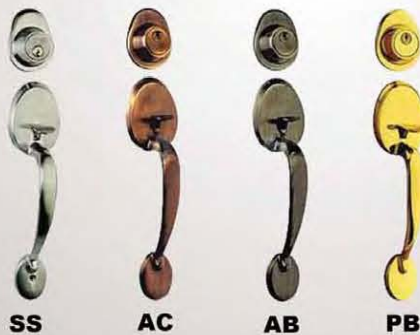

Korean Lever Lock

Yale 5057

Nika 7281

Lever Lock

**Lever Lockset
Require Top up**

Standard Package Door Lockset

ACCESSORIES FOR WOODEN DOORS

Door Accessories

ATENA 450
Concealed Door Closer

ATENA 380
Concealed Door Closer

APH01
Adjustable Pivot

SH004 SS 360
Centre Pivot Set

SH005 SS 360
Side Pivot Set

88 Exposed
Door Closer

TS 68 Exposed
Door Closer

KING 510
Door Closer