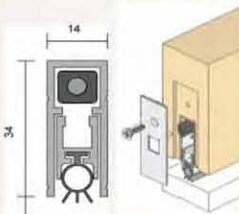

Brass Window
Stay

SDS 306

SDS 206

UNION 1332 Rim Lock

421
SS, AB, AC

TF0508

2711
SS, AB, AC

219
SS/AB/AC/PB