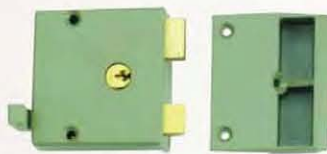

ATENA 450
Concealed Door Closer

ATENA 380
Concealed Door Closer

APH01
Adjustable Pivot

SH004 SS 360
Centre Pivot Set

SH005 SS 360
Side Pivot Set

88 Exposed
Door Closer

TS 68 Exposed
Door Closer

KING 510
Door Closer

BTS Floor Spring

FH 201

FH 203

FH 204

C370

HT80
HT100

CP50

Brass Window
Fastener

Brass Window
Stay

SDS 306

SDS 206

UNION 1332 Rim Lock

421
SS, AB, AC

TF0508

2711
SS, AB, AC

219
SS/AB/AC/PB