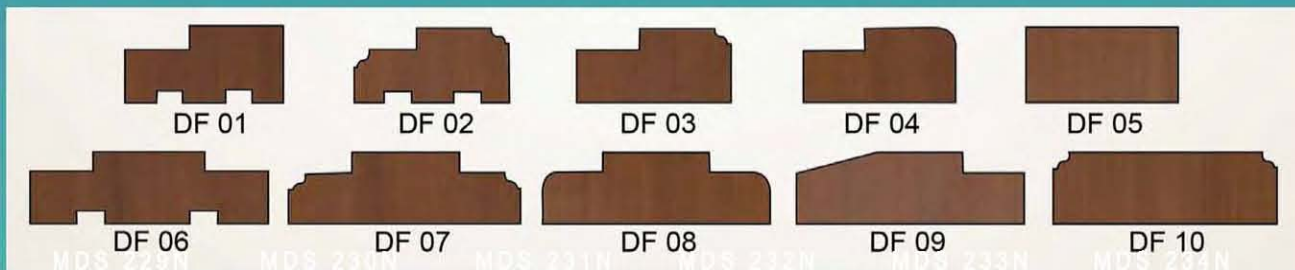

MDS 402T

MDS 403T

1/2 Hour
Fire Rated

1/2 Hour
Fired Rated
with Glass

MDS 207N

Top Elevations of Wooden Door Frame

NYATOHPLY SERIES

Colors May Varies From Actual Materials Due To Printing.

30

NYATOPPLY WITH GLASS VIEW

MDS 202N

MDS 203N

MDS 208N

MDS 209N

MDS 210N

MDS 214N