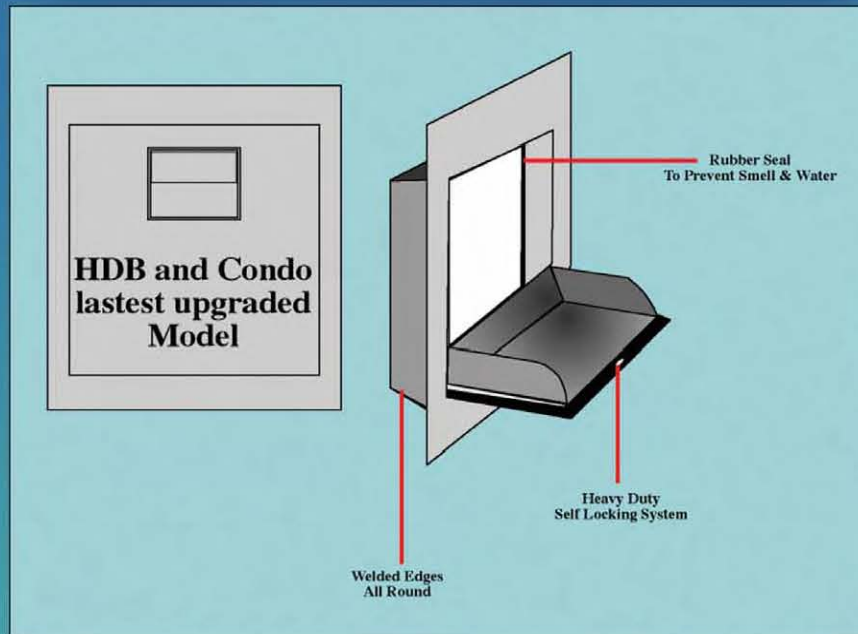

RUBBISH HOPPER

Flush Fitting Stainless Steel Rubbish Chute

Our Stainless Rubbish Chute are specially designed to be flush fitting to minimise the usage of space.

NO MORE
Foul Smell - Water Leakage - Unwanted Pests
with our
Stainless Steel Rubbish Chute